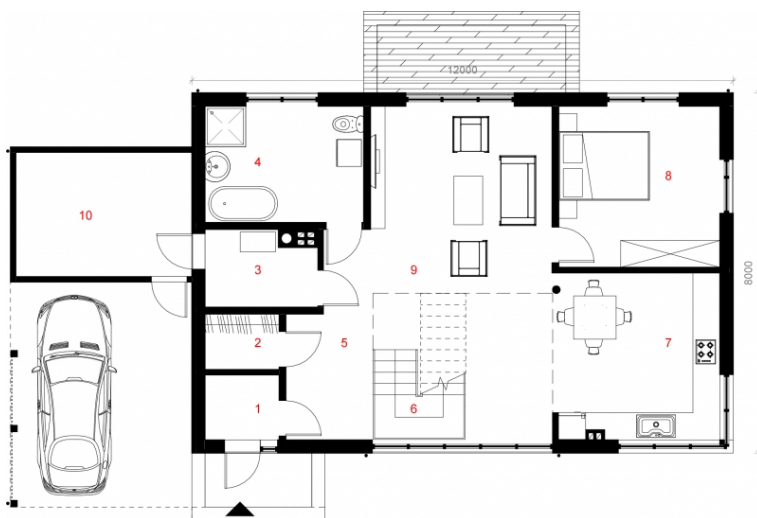

Ausra

Total area: 139.4 m² Living-space: 78.01 m²

First floor

1. Hallway	2.4 m ²
2. Cloakroom	2 m ²
3. Boiler-room	4.3 m ²
4. Bathroom	9.1 m ²
5. Hall	5.4 m ²
6. Stairwell	7.1 m ²
7. Kitchen	13.7 m ²
8. Room	12.8 m ²
9. Living-room	24.5 m ²
10. Boxroom	10.8 m ²
Total size:	92.1 m²

Ausra

Second Floor

1. Hall	12.5 m ²
2. Bathroom	7.7 m ²
3. Room	10.6 m ²
4. Room	16.5 m ²
<hr/>	
Total size:	47.3 m ²