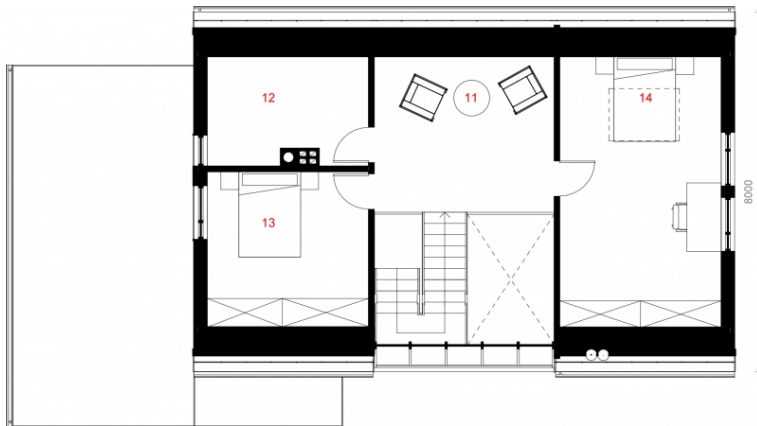

Ausra

Total area: 139.4 m² Living-space: 78.01 m²

First floor

1. Hallway	2.4 m ²
2. Cloakroom	2 m ²
3. Boiler-room	4.3 m ²
4. Bathroom	9.1 m ²
5. Hall	5.4 m ²
6. Stairwell	7.1 m ²
7. Kitchen	13.7 m ²
8. Room	12.8 m ²
9. Living-room	24.5 m ²
10. Boxroom	10.8 m ²
Total size:	92.1 m²

Ausra

Second Floor

1. Hall	12.5 m ²
2. Bathroom	7.7 m ²
3. Room	10.6 m ²
4. Room	16.5 m ²
<hr/>	
Total size:	47.3 m ²